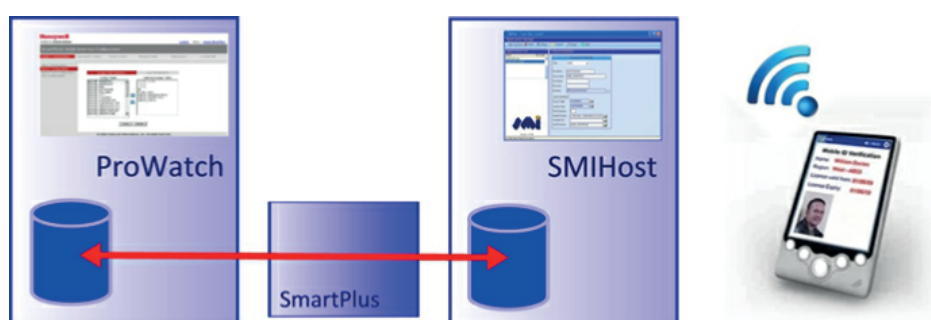

Extend The Boundaries of the ProWatch Access Control System

SMI have extensively integrated with Honeywell's ProWatch, and enhanced the capabilities of their popular Mobile Verification System

- ✓ Access Rights checking
- ✓ Online and Offline use
- ✓ An ideal platform for temporary entry & exit locations
- ✓ Uses Honeywell's SmartPlus

- ✓ ProWatch Cardholder and System data synchronised to handheld
- ✓ Handheld card-read transactions processed via WiFi against SMISHost database for Online use
- ✓ Access Rights and Card validity check performed with display of cardholder details
- ✓ Use in **Staff buses, car pools, etc.** avoiding long queues at entry/exit points
- ✓ Compatible with **most credential types, e.g.** HID *iCLASS*, HID & EM Prox, Barcode, Magswipe